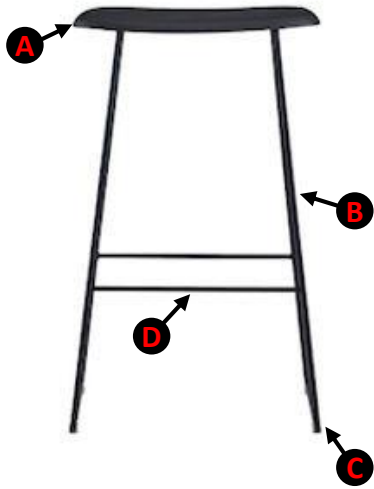

NOIRSTOOL

Design:2024

Application

Kitchen

Breakout

Meeting

- A – Contoured PP Seat
- B – Powder Coat Frame
- C – Foot Rest
- D – Sturdy Sled Base

NS-B-75
Black
 Dimensions:
 43.5cm W X 46cm D X 75cm H
 Seat 75cm H

NS-B-45
Black
 Dimensions:
 42cm W X 42cm D X 45cm H
 Seat 45cm H

NS-B-65
Black
 Dimensions:
 43.5cm W X 46cm D X 65cm H
 Seat 65cm H